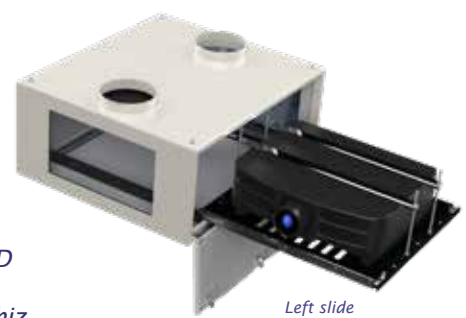

Whispr Configurator

Please complete one sheet for each Whispr type required and email to us at info@tempest.biz

Name		
Company		
Email		
Phone		
Project Name & Location		
Projector & Lens Make & Model #	Projector:	Lens:
Whispr Model	53. _____	
Quantity		
Destination Country		
Install Date		
Type	Landscape ☐ Portrait ☐ Ultra Short Throw ☐ (see UST lens configuration)	
Projector Mount	Slide (left) ☐ Slide (right) ☐ Fixed ☐	
Projector Mount	Feet Down ☐ Feet Up (add 52.FU) ☐	
Options & Accessories		
Unistrut Kit	Yes, Qty _____	No ☐
XYZ Kit, Horizontal	Yes, Qty _____	No ☐
XYZ Kit, Vertical (53.050, 53.100 only)	Yes, Qty _____	No ☐
52.FU, Feet-up Kit	Yes, Qty _____	No ☐
Replacement Filter	Yes, Qty _____	No ☐
Color	Standard, RAL 9003 White semi-gloss ☐ Standard, Black ☐	
* Gloss levels higher than 30% may show up weld marks. Tempest advises against high gloss finishes and accepts no liability in this event.	Custom, RAL # _____	
	Gloss Level * _____%	

UST Lens Configuration:

90deg Up ☐	90deg Down ☐	Periscopic A ☐
90deg Right ☐	90deg Left ☐	Periscopic B ☐
Straight, Vshift Down ☐		Straight, Vshift Up ☐

Custom Requests:

Factory Use Only:	
SO Number	
Date	
Electrical	IEC ☐ NEMA ☐

User manuals, 2D and 3D CAD drawings at www.tempest.biz

※本書は英文カタログの日本語訳です。もし本書と原文に違いがある場合には、原文を参照して下さい。
※製品の仕様は予告無しに変更になる場合があります。