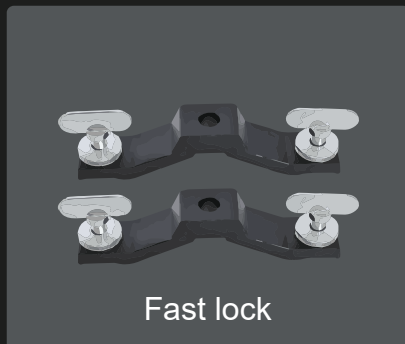

ACCESSORIES

⚠ 本製品を安全にお使いいただくために、ご使用前に必ず取扱説明書をお読みください。
*製品の仕様は予告なく変更することがあります。

株式会社 **テクニカル サプライ ジャパン**

〒1540014 東京都世田谷区新町1-21-16 TEL. 03-3425-2400 FAX. 03-3425-2402 <https://tsjnet.co.jp>